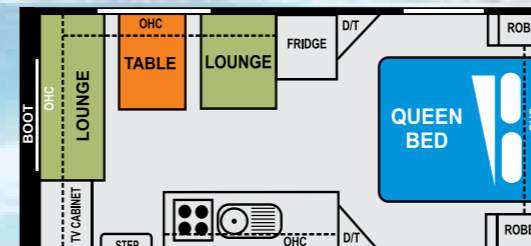

IF AN OPTION IS NOT LISTED PLEASE DO NOT HESITATE TO CALL

Majorca - Shower/Toilet - 17' X 8'

Seville - 16' X 8'

Seville Ensuite - 16' X 8'

Toledo - Front cafe 16' X 8'

Galicia - 22' x 8'

Teneriffe Double Bunks - 21' X 8' / 22' X 8'

Majorca Singles - 17' X 8'

Seville Singles 16' X 8'

Barcelona - Triple Bunk - 18' X 8'

Toledo Bifold- Bunks - 16' X 8'

Ibiza Ensuite - 19' x 8'

Teneriffe - Family Shower Van - 21' X 8' / 22' X 8'