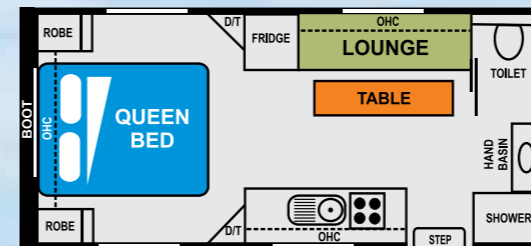

IF AN OPTION IS NOT LISTED PLEASE DO NOT HESITATE TO CALL

Majorca - Shower/Toilet - 17' X 8'

Seville - 16' X 8'

Seville Ensuite - 16' X 8'

Toledo - Front cafe 16' X 8'

Galicia - 22' x 8'

Teneriffe Double Bunks - 21' X 8' / 22' X 8'

Majorca Singles - 17' X 8'

Seville Singles 16' X 8'

Barcelona - Triple Bunk - 18' X 8'

Toledo Bifold- Bunks - 16' X 8'

Ibiza Ensuite - 19' x 8'

Teneriffe - Family Shower Van - 21' X 8' / 22' X 8'