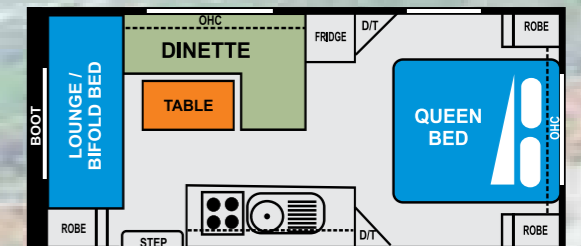

IF AN OPTION IS NOT LISTED PLEASE DO NOT HESITATE TO CALL

Majorca - Shower/Toilet - 17' X 8'

Seville - 16' X 8'

Seville Ensuite - 16' X 8'

Toledo - Front cafe 16' X 8'

Galicia - 22' x 8'

Teneriffe Double Bunks - 21' X 8' / 22' X 8'

Majorca Singles - 17' X 8'

Seville Singles 16' X 8'

Barcelona - Triple Bunk - 18' X 8'

Toledo Bifold- Bunks - 16' X 8'

Ibiza Ensuite - 19' x 8'

Teneriffe - Family Shower Van - 21' X 8' / 22' X 8'