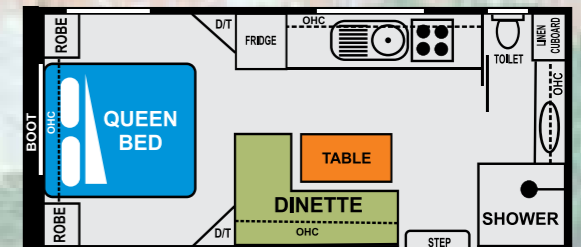

IF AN OPTION IS NOT LISTED PLEASE DO NOT HESITATE TO CALL

Majorca - Shower/Toilet - 17' X 8'

Seville - 16' X 8'

Seville Ensuite - 16' X 8'

Toledo - Front cafe 16' X 8'

Galicia - 22' x 8'

Teneriffe Double Bunks - 21' X 8' / 22' X 8'

Majorca Singles - 17' X 8'

Seville Singles 16' X 8'

Barcelona - Triple Bunk - 18' X 8'

Toledo Bifold- Bunks - 16' X 8'

Ibiza Ensuite - 19' x 8'

Teneriffe - Family Shower Van - 21' X 8' / 22' X 8'