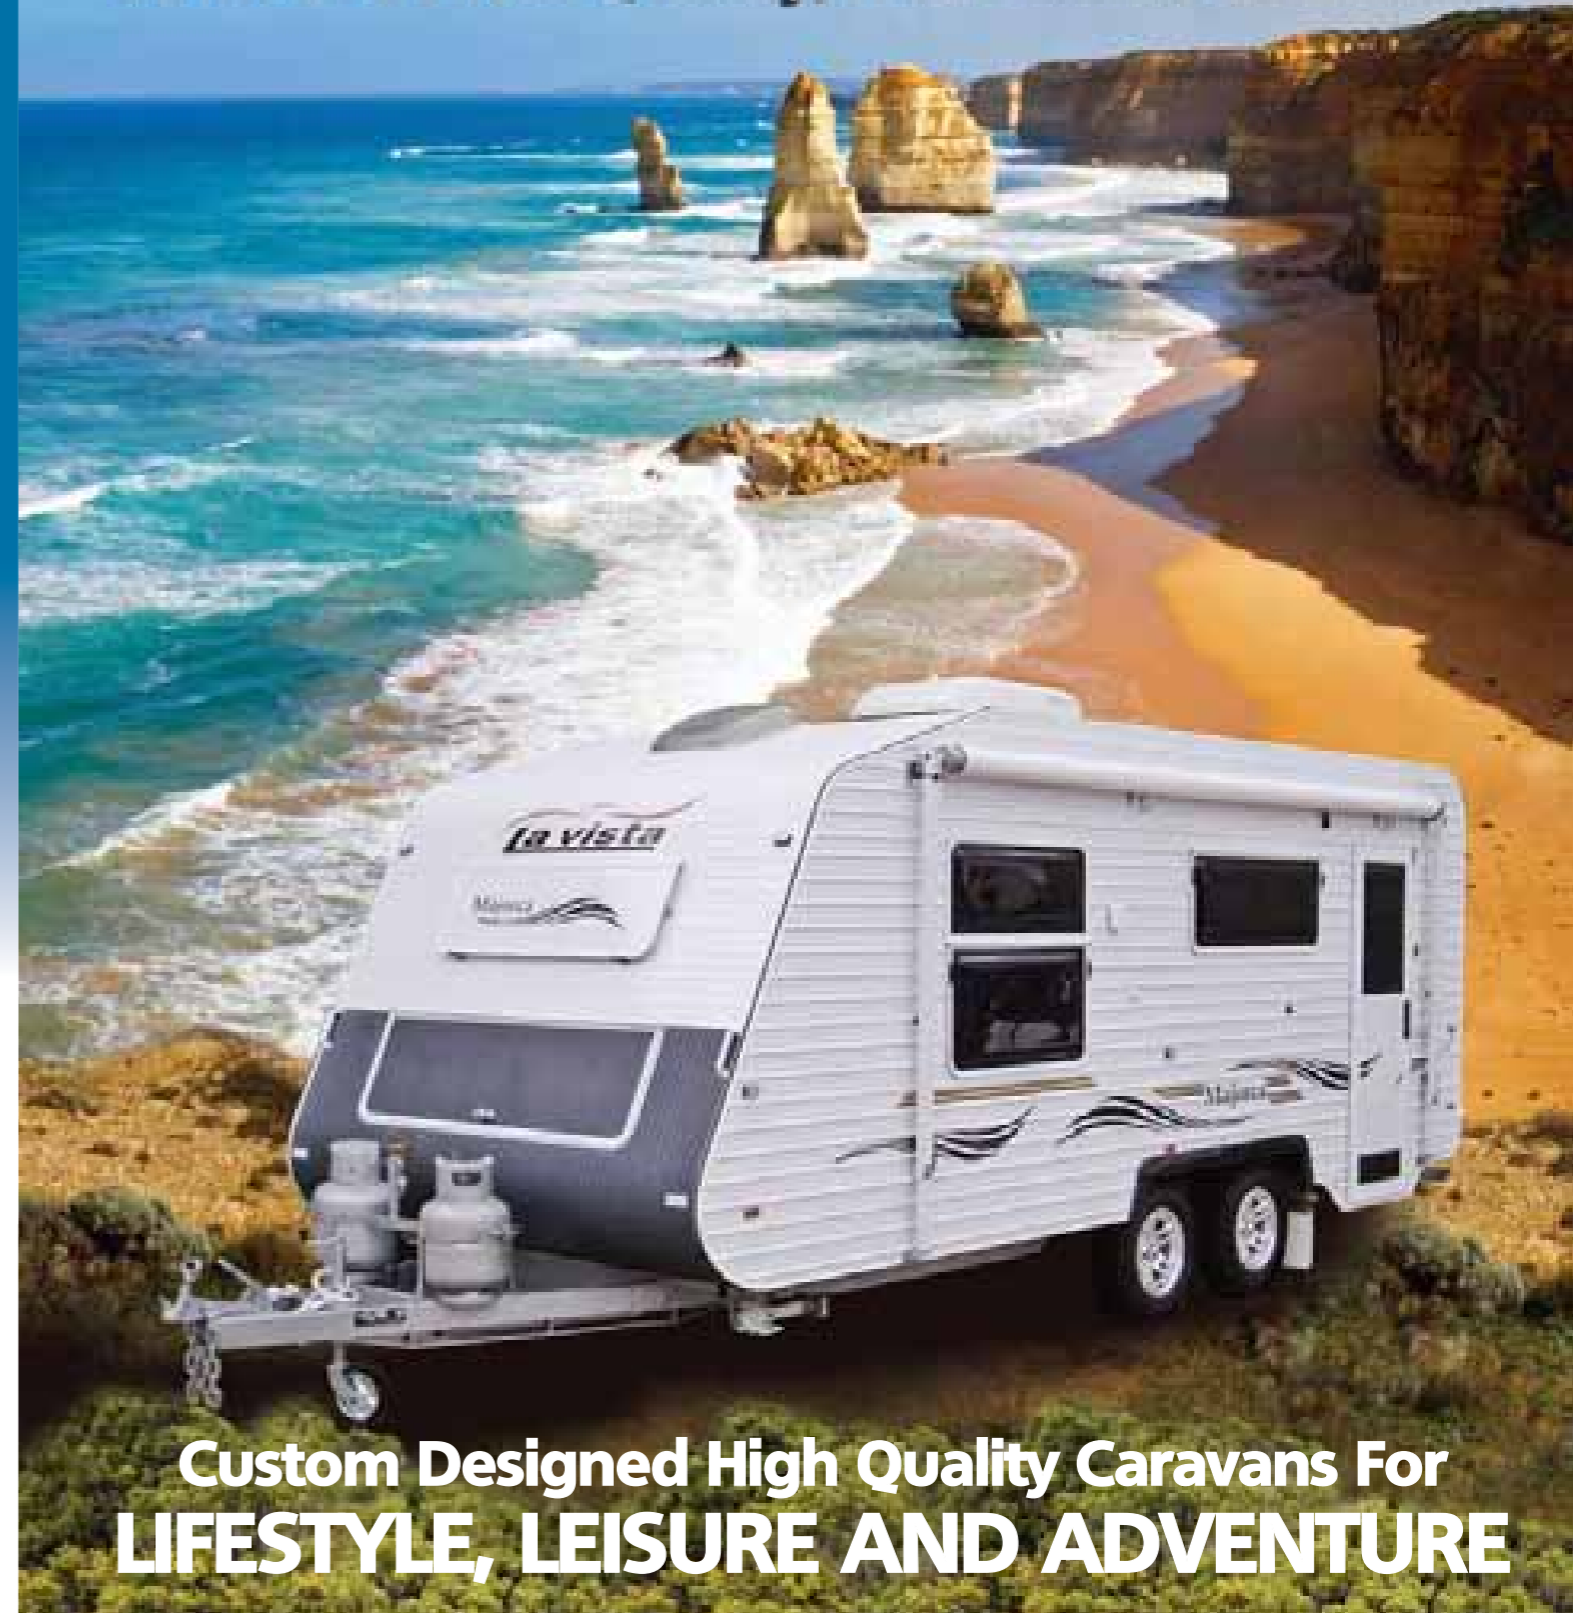

La Vista

Twice The Value, Twice The Fun,
Check Out The Quality, It's Second To None!