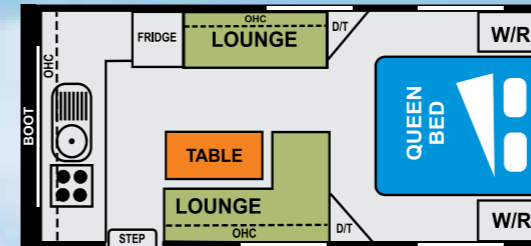

IF AN OPTION IS NOT LISTED PLEASE DO NOT HESITATE TO CALL

Majorca - Shower/Toilet - 17' X 8'

Seville - 16' X 8'

Seville Ensuite - 16' X 8'

Toledo - Front cafe 16' X 8'

Galicia - 22' x 8'

Teneriffe Double Bunks - 21' X 8' / 22' X 8'

Majorca Singles - 17' X 8'

Seville Singles 16' X 8'

Barcelona - Triple Bunk - 18' X 8'

Toledo Bifold- Bunks - 16' X 8'

Ibiza Ensuite - 19' x 8'

Teneriffe - Family Shower Van - 21' X 8' / 22' X 8'