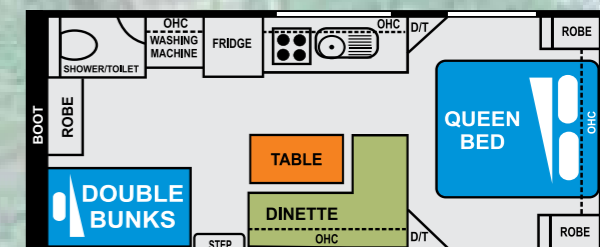

IF AN OPTION IS NOT LISTED PLEASE DO NOT HESITATE TO CALL

Majorca - Shower/Toilet - 17' X 8'

Seville - 16' X 8'

Seville Ensuite - 16' X 8'

Toledo - Front cafe 16' X 8'

Galicia - 22' x 8'

Teneriffe Double Bunks - 21' X 8' / 22' X 8'

Majorca Singles - 17' X 8'

Seville Singles 16' X 8'

Barcelona - Triple Bunk - 18' X 8'

Toledo Bifold- Bunks - 16' X 8'

Ibiza Ensuite - 19' x 8'

Teneriffe - Family Shower Van - 21' X 8' / 22' X 8'