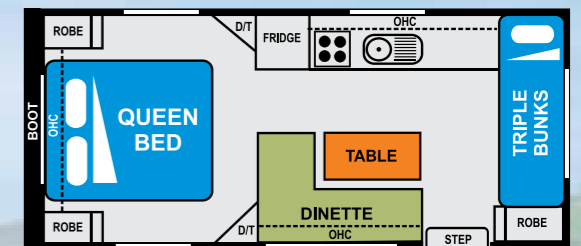

IF AN OPTION IS NOT LISTED PLEASE DO NOT HESITATE TO CALL

Majorca - Shower/Toilet - 17' X 8'

Seville - 16' X 8'

Seville Ensuite - 16' X 8'

Toledo - Front cafe 16' X 8'

Galicia - 22' x 8'

Teneriffe Double Bunks - 21' X 8' / 22' X 8'

Majorca Singles - 17' X 8'

Seville Singles 16' X 8'

Barcelona - Triple Bunk - 18' X 8'

Toledo Bifold- Bunks - 16' X 8'

Ibiza Ensuite - 19' x 8'

Teneriffe - Family Shower Van - 21' X 8' / 22' X 8'