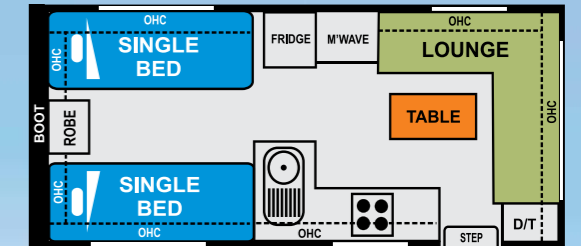

IF AN OPTION IS NOT LISTED PLEASE DO NOT HESITATE TO CALL

Majorca - Shower/Toilet - 17' X 8'

Seville - 16' X 8'

Seville Ensuite - 16' X 8'

Toledo - Front cafe 16' X 8'

Galicia - 22' x 8'

Teneriffe Double Bunks - 21' X 8' / 22' X 8'

Majorca Singles - 17' X 8'

Seville Singles 16' X 8'

Barcelona - Triple Bunk - 18' X 8'

Toledo Bifold- Bunks - 16' X 8'

Ibiza Ensuite - 19' x 8'

Teneriffe - Family Shower Van - 21' X 8' / 22' X 8'