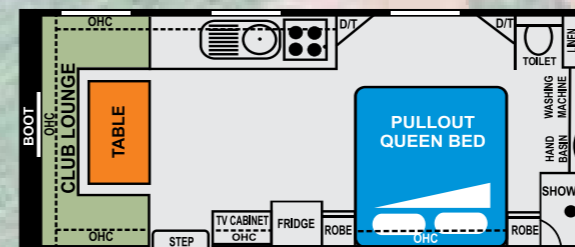

IF AN OPTION IS NOT LISTED PLEASE DO NOT HESITATE TO CALL

Majorca - Shower/Toilet - 17' X 8'

Seville - 16' X 8'

Seville Ensuite - 16' X 8'

Toledo - Front cafe 16' X 8'

Galicia - 22' x 8'

Teneriffe Double Bunks - 21' X 8' / 22' X 8'

Majorca Singles - 17' X 8'

Seville Singles 16' X 8'

Barcelona - Triple Bunk - 18' X 8'

Toledo Bifold- Bunks - 16' X 8'

Ibiza Ensuite - 19' x 8'

Teneriffe - Family Shower Van - 21' X 8' / 22' X 8'