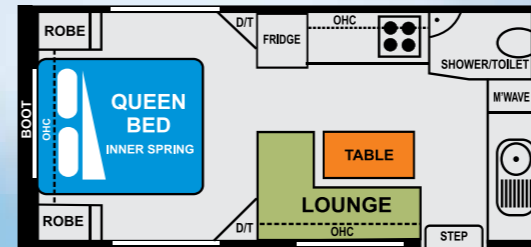

IF AN OPTION IS NOT LISTED PLEASE DO NOT HESITATE TO CALL

Majorca - Shower/Toilet - 17' X 8'

Seville - 16' X 8'

Seville Ensuite - 16' X 8'

Toledo - Front cafe 16' X 8'

Galicia - 22' x 8'

Teneriffe Double Bunks - 21' X 8' / 22' X 8'