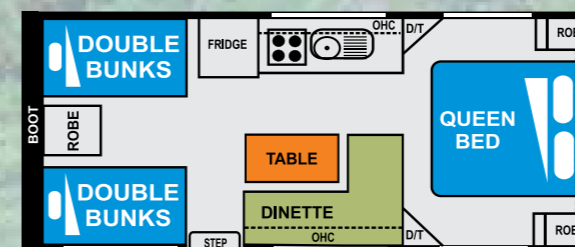

IF AN OPTION IS NOT LISTED PLEASE DO NOT HESITATE TO CALL

Majorca - Shower/Toilet - 17' X 8'

Seville - 16' X 8'

Seville Ensuite - 16' X 8'

Toledo - Front cafe 16' X 8'

Galicia - 22' x 8'

Teneriffe Double Bunks - 21' X 8' / 22' X 8'

Majorca Singles - 17' X 8'

Seville Singles 16' X 8'

Barcelona - Triple Bunk - 18' X 8'

Toledo Bifold- Bunks - 16' X 8'

Ibiza Ensuite - 19' x 8'

Teneriffe - Family Shower Van - 21' X 8' / 22' X 8'