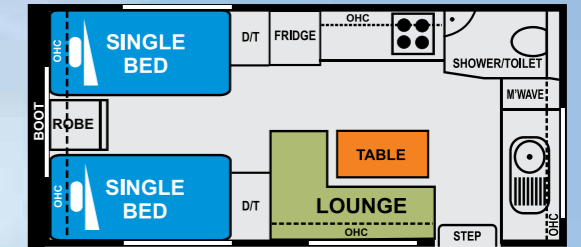

IF AN OPTION IS NOT LISTED PLEASE DO NOT HESITATE TO CALL

Majorca - Shower/Toilet - 17' X 8'

Seville - 16' X 8'

Seville Ensuite - 16' X 8'

Toledo - Front cafe 16' X 8'

Galicia - 22' x 8'

Teneriffe Double Bunks - 21' X 8' / 22' X 8'

Majorca Singles - 17' X 8'

Seville Singles 16' X 8'

Barcelona - Triple Bunk - 18' X 8'

Toledo Bifold- Bunks - 16' X 8'

Ibiza Ensuite - 19' x 8'

Teneriffe - Family Shower Van - 21' X 8' / 22' X 8'